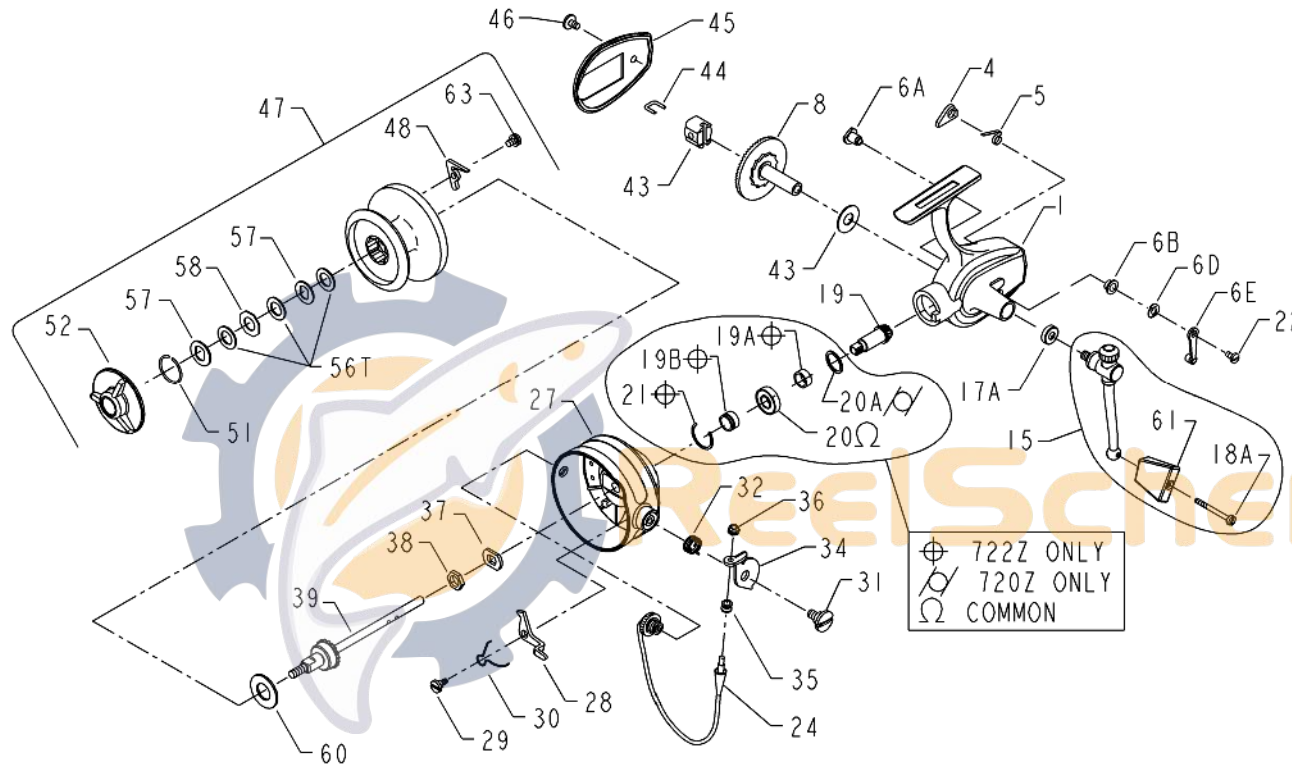

PARTS LIST FOR MODELS 720Z AND 722Z

KEY NO.	DESCRIPTION	PART NO.
1	Housing w/Bushing	001 720Z
*	*Housing w/Bushing	*001 722Z
4	Dog	004 720
5	Dog Spring	005 720
6A	Eccentric	006A720
6B	Eccentric Liner	006B720Z
6D	Eccentric Spring	006D720
6E	Eccentric Lever	006E710
8	Main Gear w/Ratchet	008 720
*	*Main Gear w/Ratchet	*008 722
12	Crosswind Screw	012 722
15	Handle Assembly (Complete)	015 720Z
*	*Handle Assembly (Complete)	*015 722Z
17A	Handle Cover Washer	017A720Z
18A	Handle Screw	018A720Z
19	Pinion Gear	019 720
*	*Pinion Gear	*019 722
19A	Gear End Spacer (722Z only)	019A722
19B	Rotor End Spacer (722Z only)	019B722
20	Pinion Bearing	020 720
*	*Pinion Bearing	*020 722
20A	Pinion Thrust Washer (720Z only)	020A720
21	Bearing Retainer (722Z only)	021 722
22	Eccentric Screw	022 109
24	Bail Wire	024 720
27	Rotor Cup	027 720Z
*	*Rotor Cup	*027 722Z
28	Bail Release Arm	028 720
29	Bail Release Arm	029 720
30	Arm Release Spring	030 720
31	Bail Screw	031 710
32	Bail Spring	032 720
34	Bail Arm	034 720
35	Line Roller	035 720
36	Bail Lock Nut	036 700
37	Rotor Cup Washer	037 720
38	Rotor Cup Nut	038 720
39	Spool Shaft Assembly	039 720
43	Crosswind Block	043 720
44	Crosswind Connector	044 720
45	Housing Plate	045 720Z
*	*Housing Plate	*045 722Z
46	Housing Plate Screw	046 720
47	Spool Assembly (Complete)	047 720Z
*	*Spool Assembly (Complete)	*047 722Z
48	Click Tongue	048 720
51	Retaining Spring	051 710
52	Drag Knob	052 720Z
56T	Drag Washer (Teflon®)	056 710
57	Metal Slot Washer	057 720
58	Metal Washer (Octagon)	058 720
60	Rear Drag Washer	060 712
61	Handle Knob	061 720Z
63	Click Screw	63 349

* Not Shown